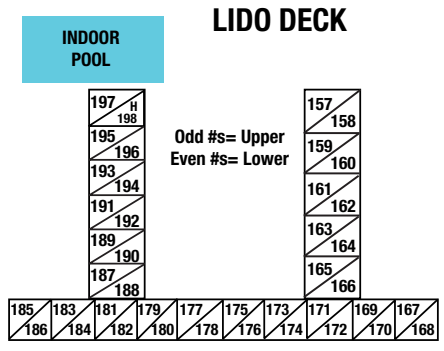

# Boothbay Harbor Oceanside Golf Resort Area Map

Standard Room	Suite
Deluxe Room	Water View Suite
Deluxe Water View Room	Cottage
Superior Water View Room	Water View Cottage
Harborside Superior Room	

**H= Handicap Accessible Room**