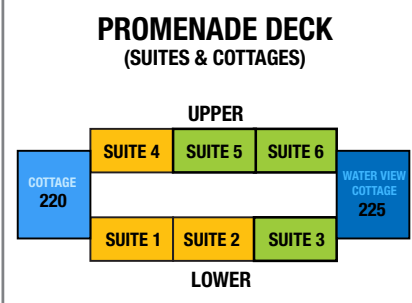

# Boothbay Harbor Oceanside Golf Resort Area Map

Standard Room	Suite
Deluxe Room	Water View Suite
Deluxe Water View Room	Cottage
Superior Water View Room	Water View Cottage
Harborside Superior Room	

**H= Handicap Accessible Room**

## Rates

MAY 26 – JUNE 22	
Room Type	Price/Night
Standard	\$119
Deluxe	\$149
Deluxe Water View	\$189
Superior Water View	\$209
Harborside Superior	\$239
Suite	\$229
Water View Suite	\$259
Cottage	\$209
Water View Cottage	\$239

JUNE 23 – SEPTEMBER 4	
Room Type	Price/Night
Standard	\$149
Deluxe	\$179
Deluxe Water View	\$229
Superior Water View	\$259
Harborside Superior	\$279
Suite	\$269
Water View Suite	\$299
Cottage	\$259
Water View Cottage	\$279

SEPTEMBER 5 – OCTOBER 14	
Room Type	Price/Night
Standard	\$119
Deluxe	\$149
Deluxe Water View	\$189
Superior Water View	\$209
Harborside Superior	\$239
Suite	\$229
Water View Suite	\$259
Cottage	\$209
Water View Cottage	\$239