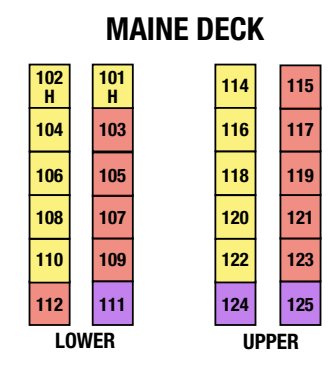

Rates

MAY 26 – JUNE 22	
Room Type	Price/Night
Standard	$119
Deluxe	$149
Deluxe Water View	$189
Superior Water View	$209
Harborside Superior	$239
Suite	$229
Water View Suite	$259
Cottage	$209
Water View Cottage	$239

JUNE 23 – SEPTEMBER 4	
Room Type	Price/Night
Standard	$149
Deluxe	$179
Deluxe Water View	$229
Superior Water View	$259
Harborside Superior	$279
Suite	$269
Water View Suite	$299
Cottage	$259
Water View Cottage	$279

SEPTEMBER 5 – OCTOBER 14	
Room Type	Price/Night
Standard	$119
Deluxe	$149
Deluxe Water View	$189
Superior Water View	$209
Harborside Superior	$239
Suite	$229
Water View Suite	$259
Cottage	$209
Water View Cottage	$239

Rates based on double occupancy.
Room Policy: All Rooms and Balconies are Smoke-Free.
Pet Policy: No Pets