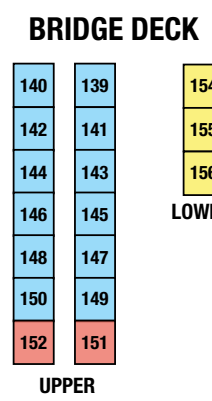

Rates

MAY 26 – JUNE 22	
Room Type	Price/Night
Standard	$119
Deluxe	$149
Deluxe Water View	$189
Superior Water View	$209
Harborside Superior	$239
Suite	$229
Water View Suite	$259
Cottage	$209
Water View Cottage	$239

JUNE 23 – SEPTEMBER 4	
Room Type	Price/Night
Standard	$149
Deluxe	$179
Deluxe Water View	$229
Superior Water View	$259
Harborside Superior	$279
Suite	$269
Water View Suite	$299
Cottage	$259
Water View Cottage	$279

SEPTEMBER 5 – OCTOBER 14	
Room Type	Price/Night
Standard	$119
Deluxe	$149
Deluxe Water View	$189
Superior Water View	$209
Harborside Superior	$239
Suite	$229
Water View Suite	$259
Cottage	$209
Water View Cottage	$239

Rates based on double occupancy.
Room Policy: All Rooms and Balconies are Smoke-Free.
Pet Policy: No Pets